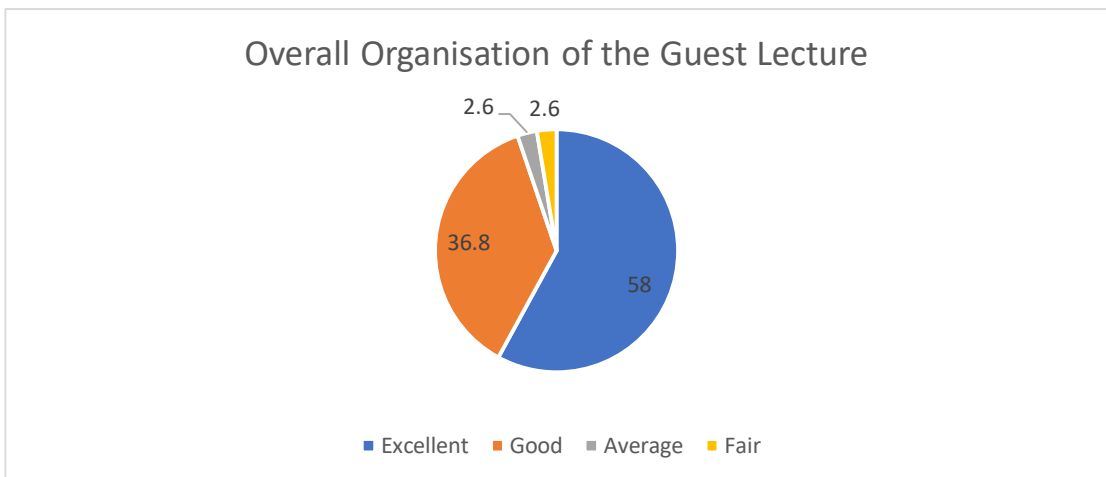

FEEDBACK:

LIST OF PARTICIPANTS

Sl. No.	Register No	Student Name
1	21-UBU-001	YUVARAJ B
2	21-UBU-002	AJAY R
3	21-UBU-003	DIWAGAR N
4	21-UBU-004	JUZER K LODGHAR
5	21-UBU-005	SAI JAYA SOORIYAA A
6	21-UBU-006	SAM JOSHUA V J
7	21-UBU-007	HERCULES MANTESQUE V
8	21-UBU-008	ROHAN TRONY
9	21-UBU-010	ARYAN CHOWDHARI
10	21-UBU-012	ADITHYA RAJA A
11	21-UBU-014	SARAN S
12	21-UBU-019	AMSARAJAN M
13	21-UBU-020	GOKUL B
14	21-UBU-021	SAI CHERAN C H
15	21-UBU-022	AROKIA VICTOR C
16	21-UBU-024	DINESH J
17	21-UBU-025	MOHAMED SAHIL
18	21-UBU-026	NIVIN J
19	21-UBU-027	AGNEL FERNANDO R
20	21-UBU-028	HASANUL BENNA
21	21-UBU-029	SAM FINOLTON J
22	21-UBU-031	MUHAMMED SHAFAD NALAKATH
23	21-UBU-032	ALEN DERRICCK RAJ J
24	21-UBU-033	DANNY CHRISLEN LEBON
25	21-UBU-034	ARISH S
26	21-UBU-036	VINIT V PITALIYA
27	21-UBU-037	NITISH KUMAAR D
28	21-UBU-038	VISHESHWARAN B
29	21-UBU-039	JATIN L
30	21-UBU-040	PRADHYUMANAN R REDDY
31	21-UBU-041	VARUN JOSHUA D
32	21-UBU-042	SAIAYYAPPAN A S
33	21-UBU-043	SAM BRITTO E
34	21-UBU-044	KABIL M
35	21-UBU-045	CLIFF ANDRONICUS
36	21-UBU-046	PRANOV K
37	21-UBU-047	HEMILTON P
38	21-UBU-048	ARUN KARTHICK K
39	21-UBU-049	RONAK S
40	21-UBU-051	RAKESH M
41	21-UBU-055	SOOSAI ABILASH K
42	21-UBU-056	SANTHOSH RAJ R
43	21-UBU-058	RAWLIN R