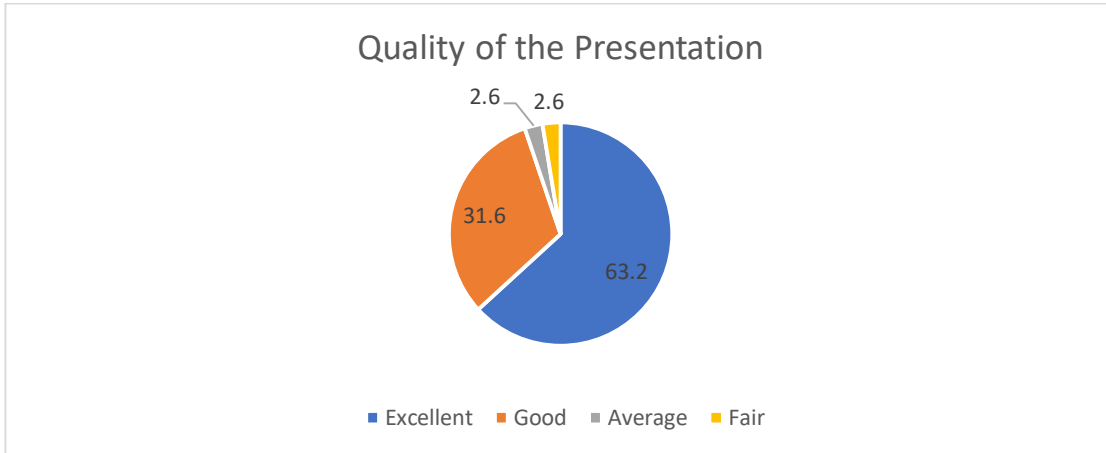

FEEDBACK:

LIST OF PARTICIPANTS

Sl. No.	Register No	Student Name
1	21-UBU-001	YUVARAJ B
2	21-UBU-002	AJAY R
3	21-UBU-003	DIWAGAR N
4	21-UBU-004	JUZER K LODGHAR
5	21-UBU-005	SAI JAYA SOORIYAA A
6	21-UBU-006	SAM JOSHUA V J
7	21-UBU-007	HERCULES MANTESQUE V
8	21-UBU-008	ROHAN TRONY
9	21-UBU-010	ARYAN CHOWDHARI
10	21-UBU-012	ADITHYA RAJA A
11	21-UBU-014	SARAN S
12	21-UBU-019	AMSARAJAN M
13	21-UBU-020	GOKUL B
14	21-UBU-021	SAI CHERAN C H
15	21-UBU-022	AROKIA VICTOR C
16	21-UBU-024	DINESH J
17	21-UBU-025	MOHAMED SAHIL
18	21-UBU-026	NIVIN J
19	21-UBU-027	AGNEL FERNANDO R
20	21-UBU-028	HASANUL BENNA
21	21-UBU-029	SAM FINOLTON J
22	21-UBU-031	MUHAMMED SHAFAD NALAKATH
23	21-UBU-032	ALEN DERRICCK RAJ J
24	21-UBU-033	DANNY CHRISLEN LEBON
25	21-UBU-034	ARISH S
26	21-UBU-036	VINIT V PITALIYA
27	21-UBU-037	NITISH KUMAAR D
28	21-UBU-038	VISHESHWARAN B
29	21-UBU-039	JATIN L
30	21-UBU-040	PRADHYUMANAN R REDDY
31	21-UBU-041	VARUN JOSHUA D
32	21-UBU-042	SAIAYYAPPAN A S
33	21-UBU-043	SAM BRITTO E
34	21-UBU-044	KABIL M
35	21-UBU-045	CLIFF ANDRONICUS
36	21-UBU-046	PRANOV K
37	21-UBU-047	HEMILTON P
38	21-UBU-048	ARUN KARTHICK K
39	21-UBU-049	RONAK S
40	21-UBU-051	RAKESH M
41	21-UBU-055	SOOSAI ABILASH K
42	21-UBU-056	SANTHOSH RAJ R
43	21-UBU-058	RAWLIN R